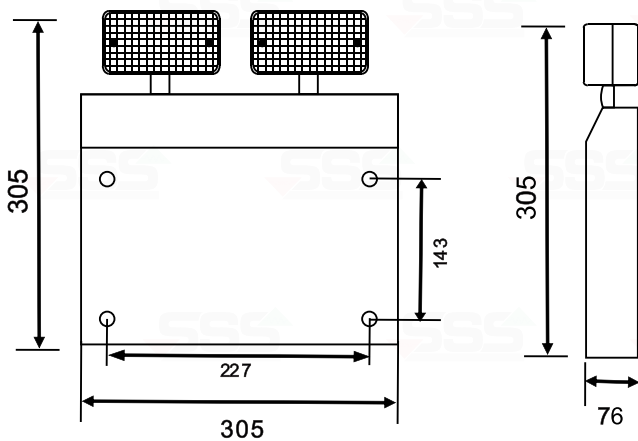

## LED EMERGENCY TWIN SPOT

The emergency twin spot lamp is suitable for Wall mounted.

Self-testing function is available if need

Can be used in Non-maintained mode only

Suitable for indoor or outdoor

## Dimensions

Unit:mm

Lumen:More than 520lm

CCT:6500K

Battery Type:Ni-CD 3.6V 4500mAh  
or LiFePO4 battery 3.2V 5500mAh

Charging Time:24H

Emergency Duration:≥3H

Indicator: Green-Mains power  
Green-Charging  
Yellow-Fault

## Specification

Model No.:KE448LEDNM

Mode of Operation:Non-maintained

Power:4.5W

LED Type:SMD2835 60PCS