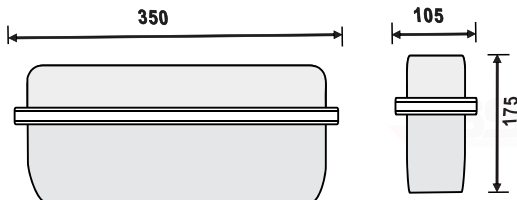

DATASHEET

LED EMERGENCY EXIY SIGN BULKHEAD

The emergency bulkhead is suitable for Ceiling mounted.

Hinged gear tray for easy installation

Double sided

Suitable for indoor or outdoor

Dimensions

Specification

Model No.: KE218/LED/M30

Mode of Operation: Maintained/
Non-maintained

Power consumption: 4.5W

LED Type: SMD2835 30PCS

CCT: 6500K

Battery Type: Ni-CD 3.6V 900mAh

Charging Time: 24H

Emergency Duration: $\geq 3H$

Indicator: Green-Charging

Can be without test button/with test button /with self-testing no test button

Lumen output: AC: 105lm; DC: 70lm

Working Temperature: 0°C - 40°C

Supply 1 set pictogram (2pcs)

Materials: PC base & PC diffuser milky