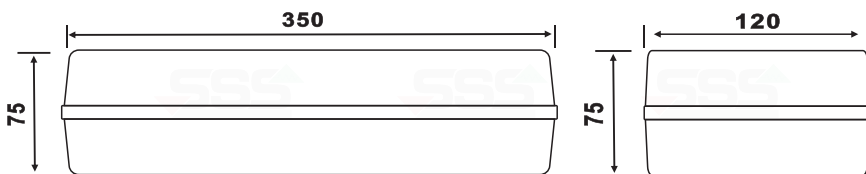

## LED EMERGENCY BULKHEAD

The emergency bulkhead is suitable for Ceiling or Wall mounted. Recessed accessory is available.

Hinged gear tray for easy installation

Can be used in Maintained or Non-maintained mode

## Dimensions