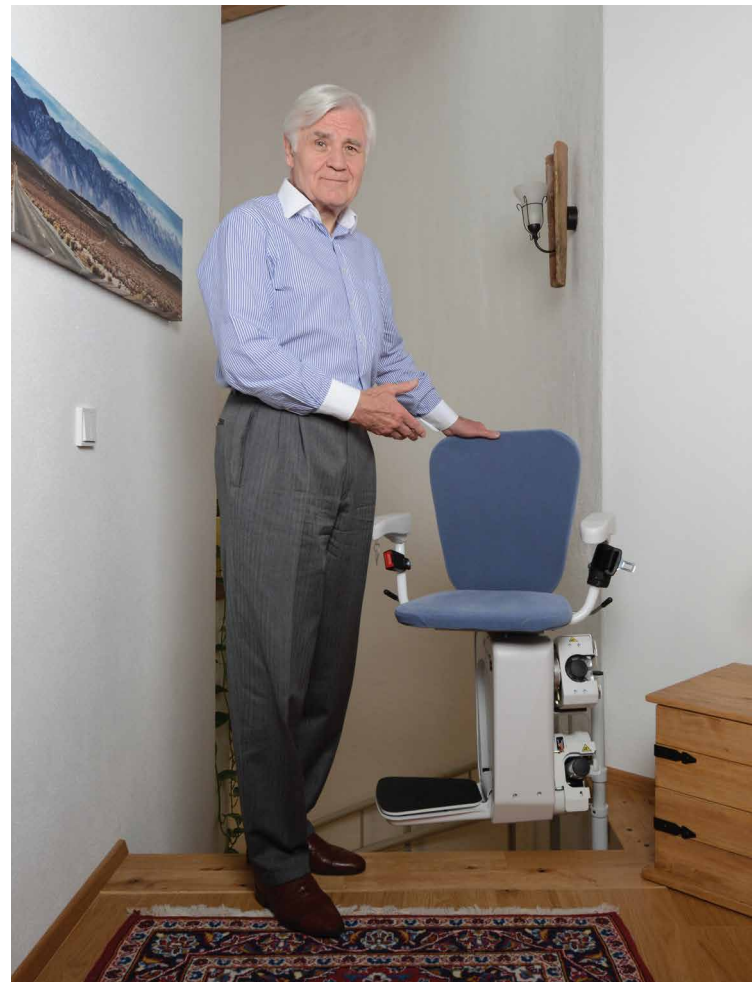

The elegant design makes this stairlift a piece of furniture

The swivel mechanism allows a safe exit at the upper level

Main advantages of the Alpha stairlift

- Silent, stable and smooth ride quality
- Choice of colours for finish of rail and seat upholstery
- Tight internal and external curve radius
- Retractable seat belt
- Long range radio frequency landing controls
- Start delay to prevent sudden movement
- Safety sensors and overspeed governor
- Soft start and smooth stop
- Very stable and slim twin rail system

The Alpha chair stairlift