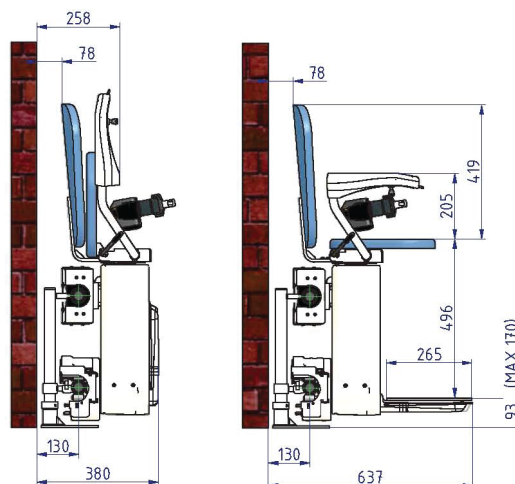

The Alpha chair stairlift

**Special wall fixing brackets**  
to avoid drilling of the steps

**Swivel lever** for rotating the seat in the stop positions

**Convenient joystick position** for easy control of the stairlift

### Alpha - Technical specifications

Loading capacity	130 kg (optional 160 kg)
Drive system	Rack and pinion
Motor	24V DC, battery driven
Possible gradient	0 – 52°
Speed	0,06 – 0,12 m/sec
Maximum length of rails	35 m
Noise level	Under 50 dB
Temperature range	+45°C down to -15°C
Power supply (for charger)	1 x 230V / 50–60Hz
Certificate	 TÜV certified to EN 81-40