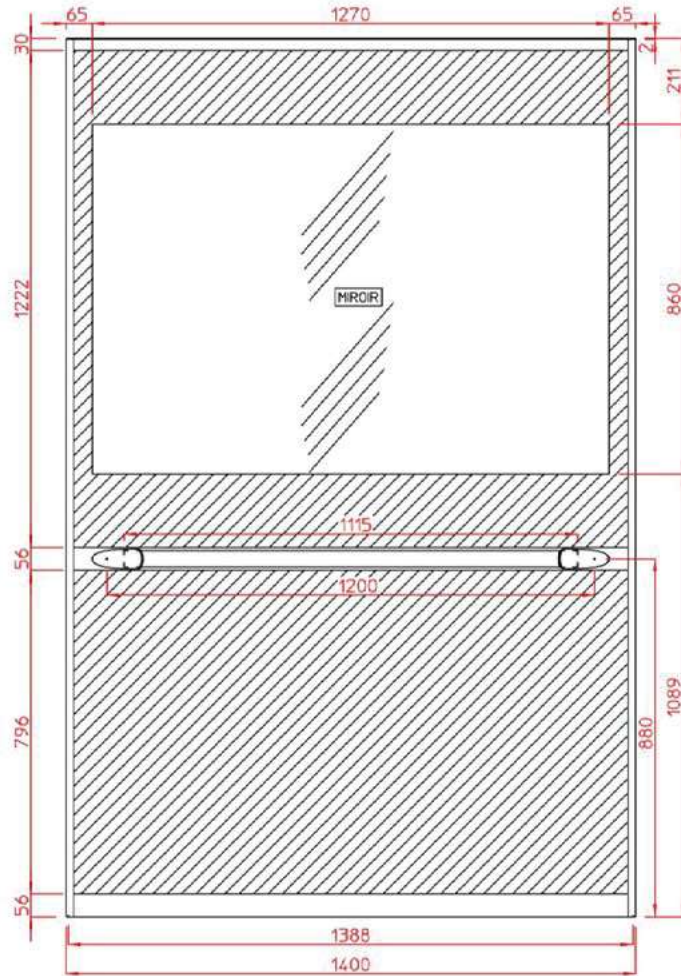

Switch - BASE BASIS

Face B