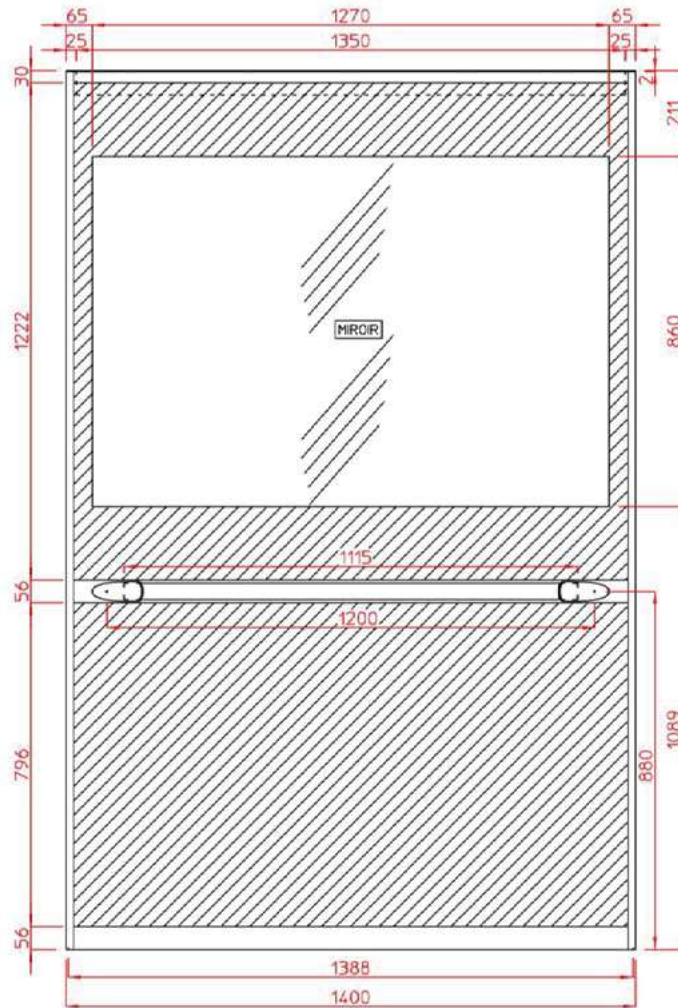

Switch - OPTIONS *OPTIONS*

Face B