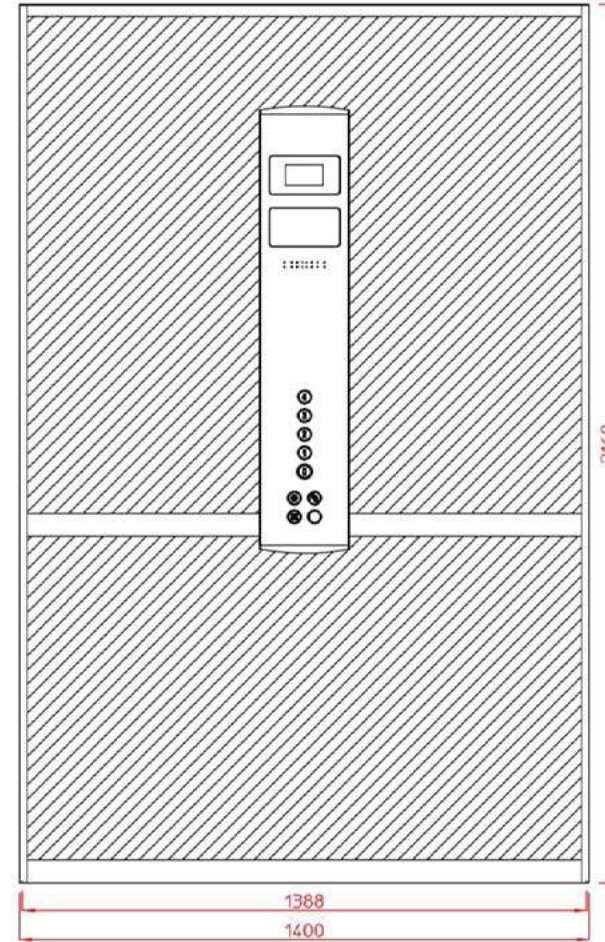

Switch - BASE BASIS

Face D