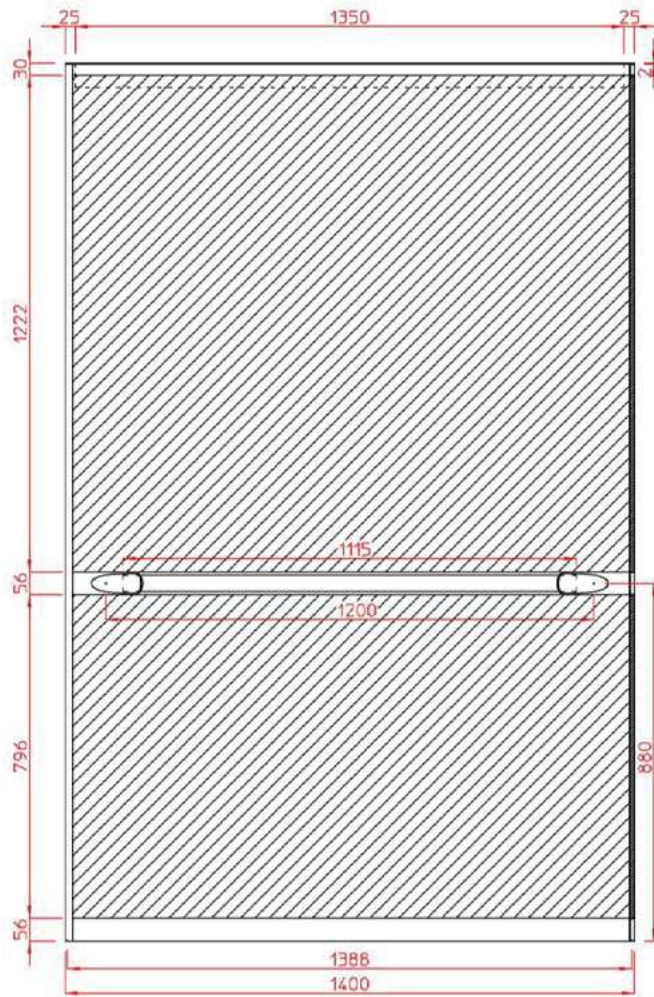

Switch - OPTIONS *OPTIONS*

Face B