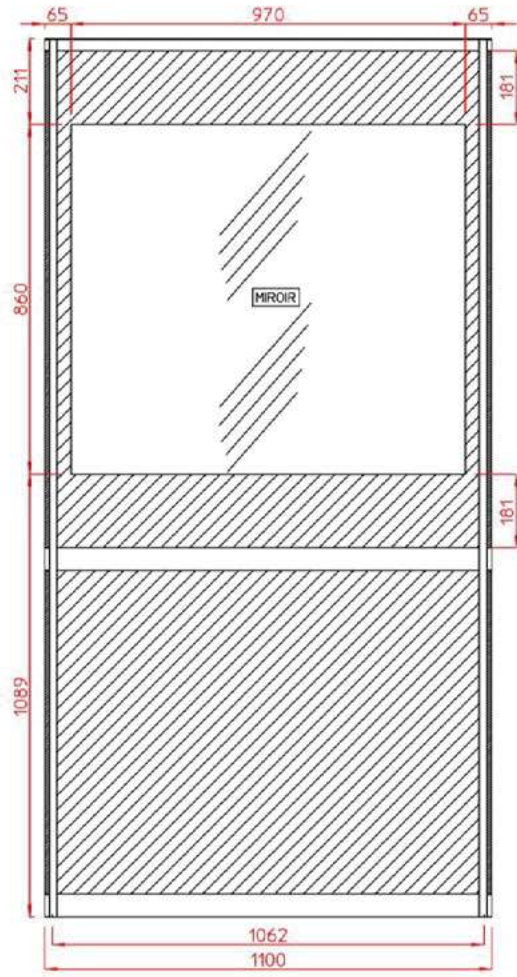

Switch - BASE BASIS

Face C