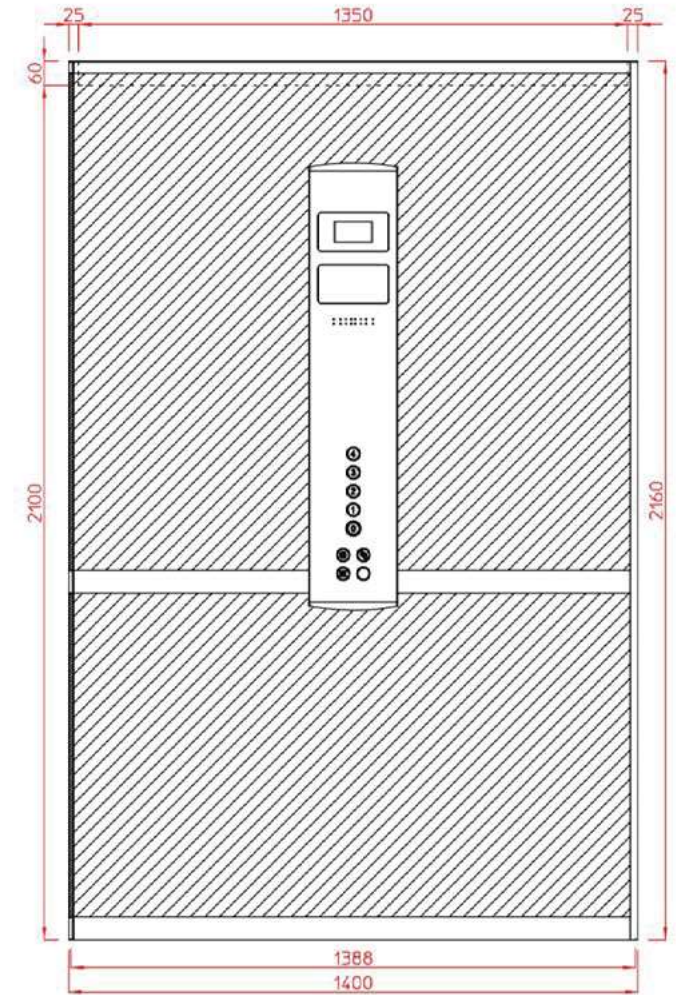

Switch - OPTIONS *OPTIONS*

Face D