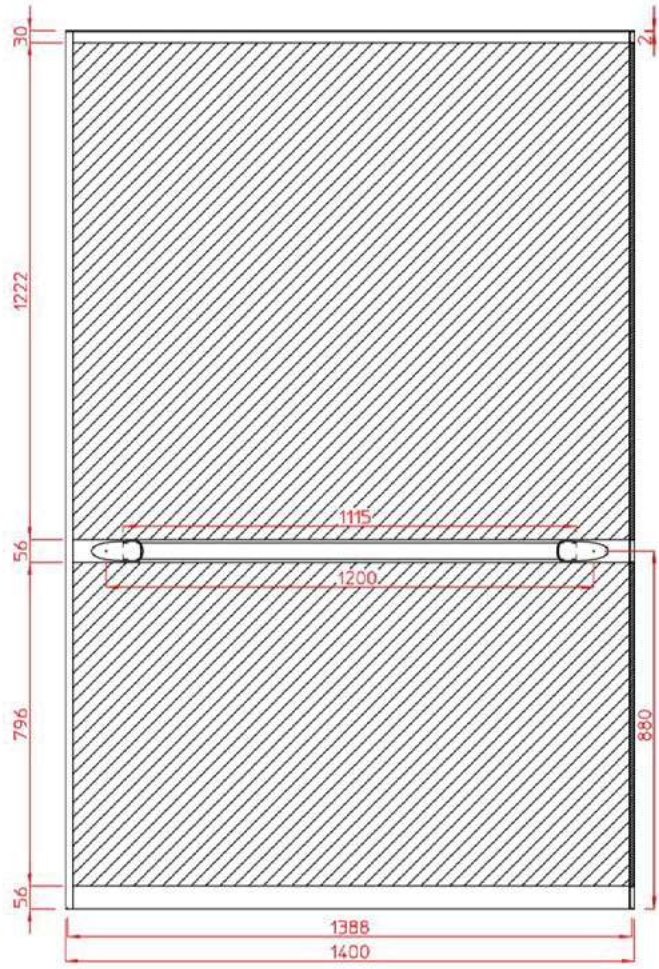

Switch - BASE BASIS

Face B