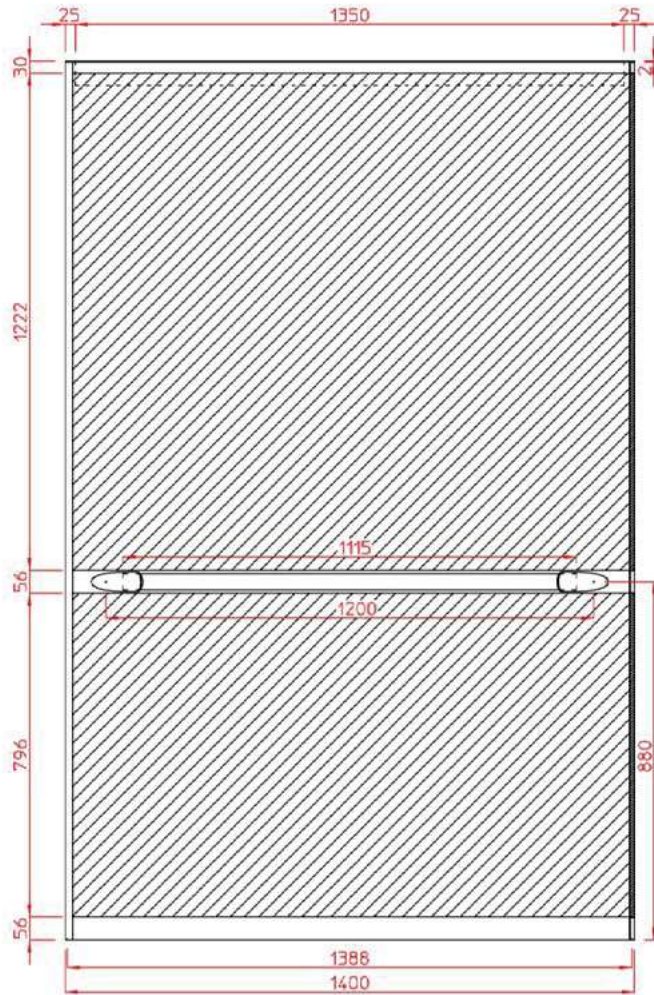

Switch - OPTIONS *OPTIONS*

Face B