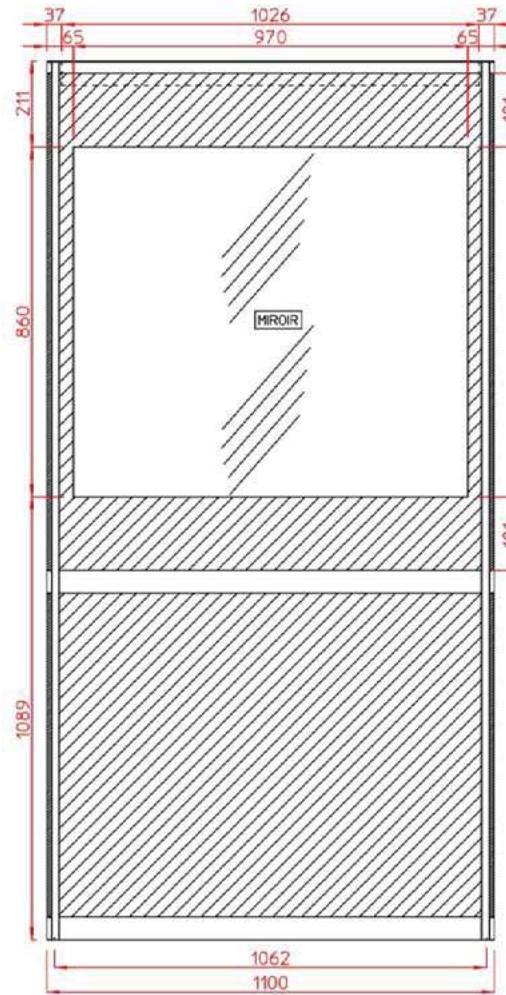

Switch - OPTIONS *OPTIONS*

Face C