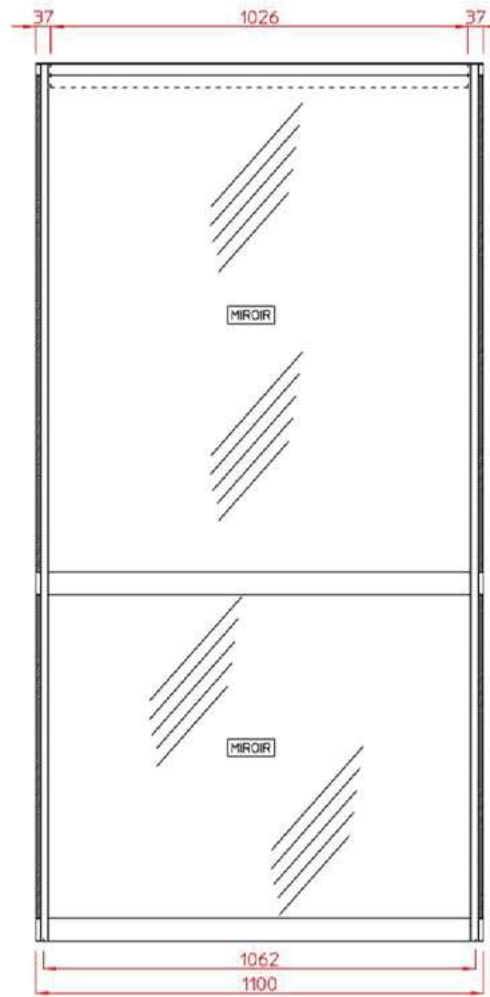

Switch - OPTIONS *OPTIONS*

Face C