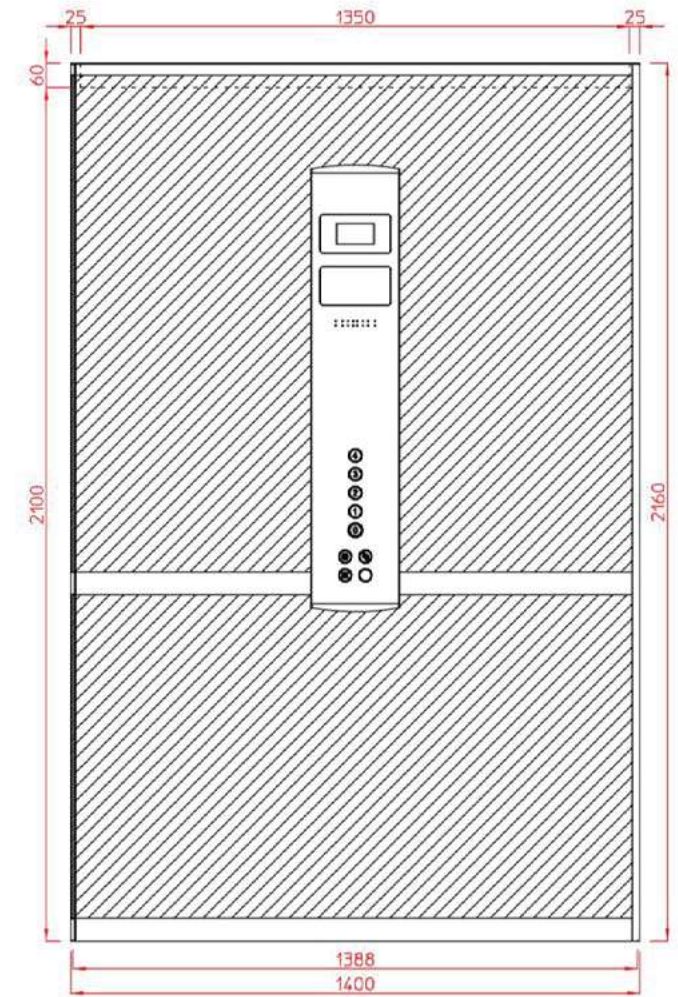

Switch - OPTIONS *OPTIONS*

Face D