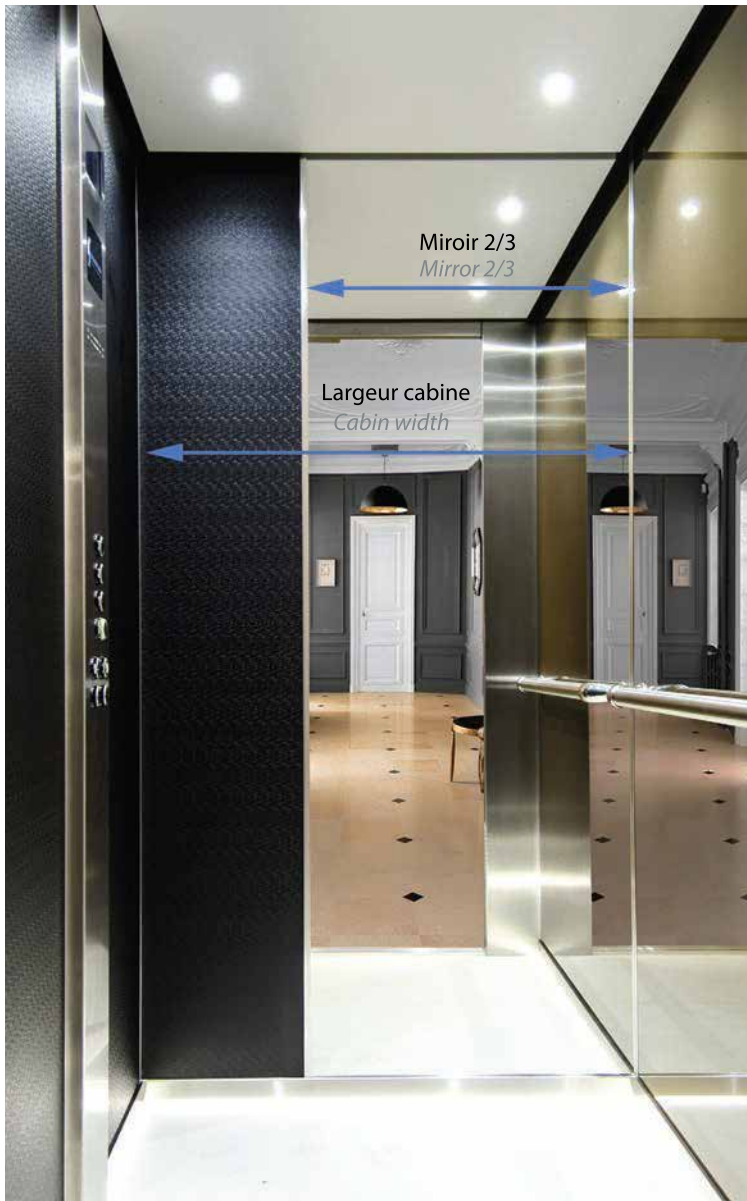

Main courante en option noir
Black handrail optional

Main courante en option or
Gold handrail optional

Miroir / Mirror

Faux plafonds / False ceiling

Spots ronds à LED
Round spot LED lighting

Spots carrés à LED (option)
Square spot LED lighting (optional)